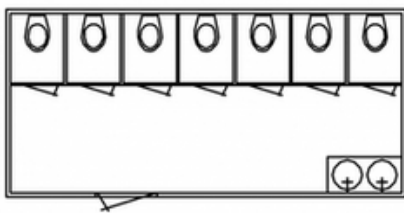

TOILET UNIT

TYPE 2200D LUXE

- Afm. 600 (l) x 280 (B) x 285 (H)
- Electra: 230 V 16 Amp.
- Wateraansluiting: 3/4"
- Afvoer: 110mm
- 7 toiletten, 2 wastafels, Handdroger, Zeepdispenser

- Dimensions: 600 (l) x 280 (W) x 285 (H)
- Electricity: 230 V 16 Amp.
- Waterconnection: 3/4"
- Sewerage: 110mm
- 7 toilets, 2 handwashbasins, Handdryer, Soapdispenser