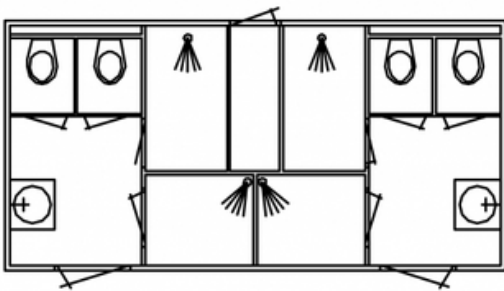

DOUCHE UNIT

TYPE 3800E

- Afm. 605 (L) x 285 (B) x 285 (H)
- Electra: 400 V 16 Amp. CEE
- Wateraansluiting: 3/4"
- Afvoer: 110mm of Storz NA133
- Dames: 2 douches, 2 toiletten, 1 wastafel
- Heren: 2 douches, 2 toiletten, 1 wastafel
- Gasgestookte boiler
- Inclusief Kachel

- Dimensions: 605 (L) x 285 (W) x 285 (H)
- electricity: 400 V 16 Amp. CEE
- Waterconnection: 3/4"
- Sewerage: 110mm or Storz NA133
- Ladies: 2 showers, 2 toilets, 1 washbasin
- Gents: 2 showers, 2 toilets, 1 washbasin
- Gas-fired boiler
- Including: Heater